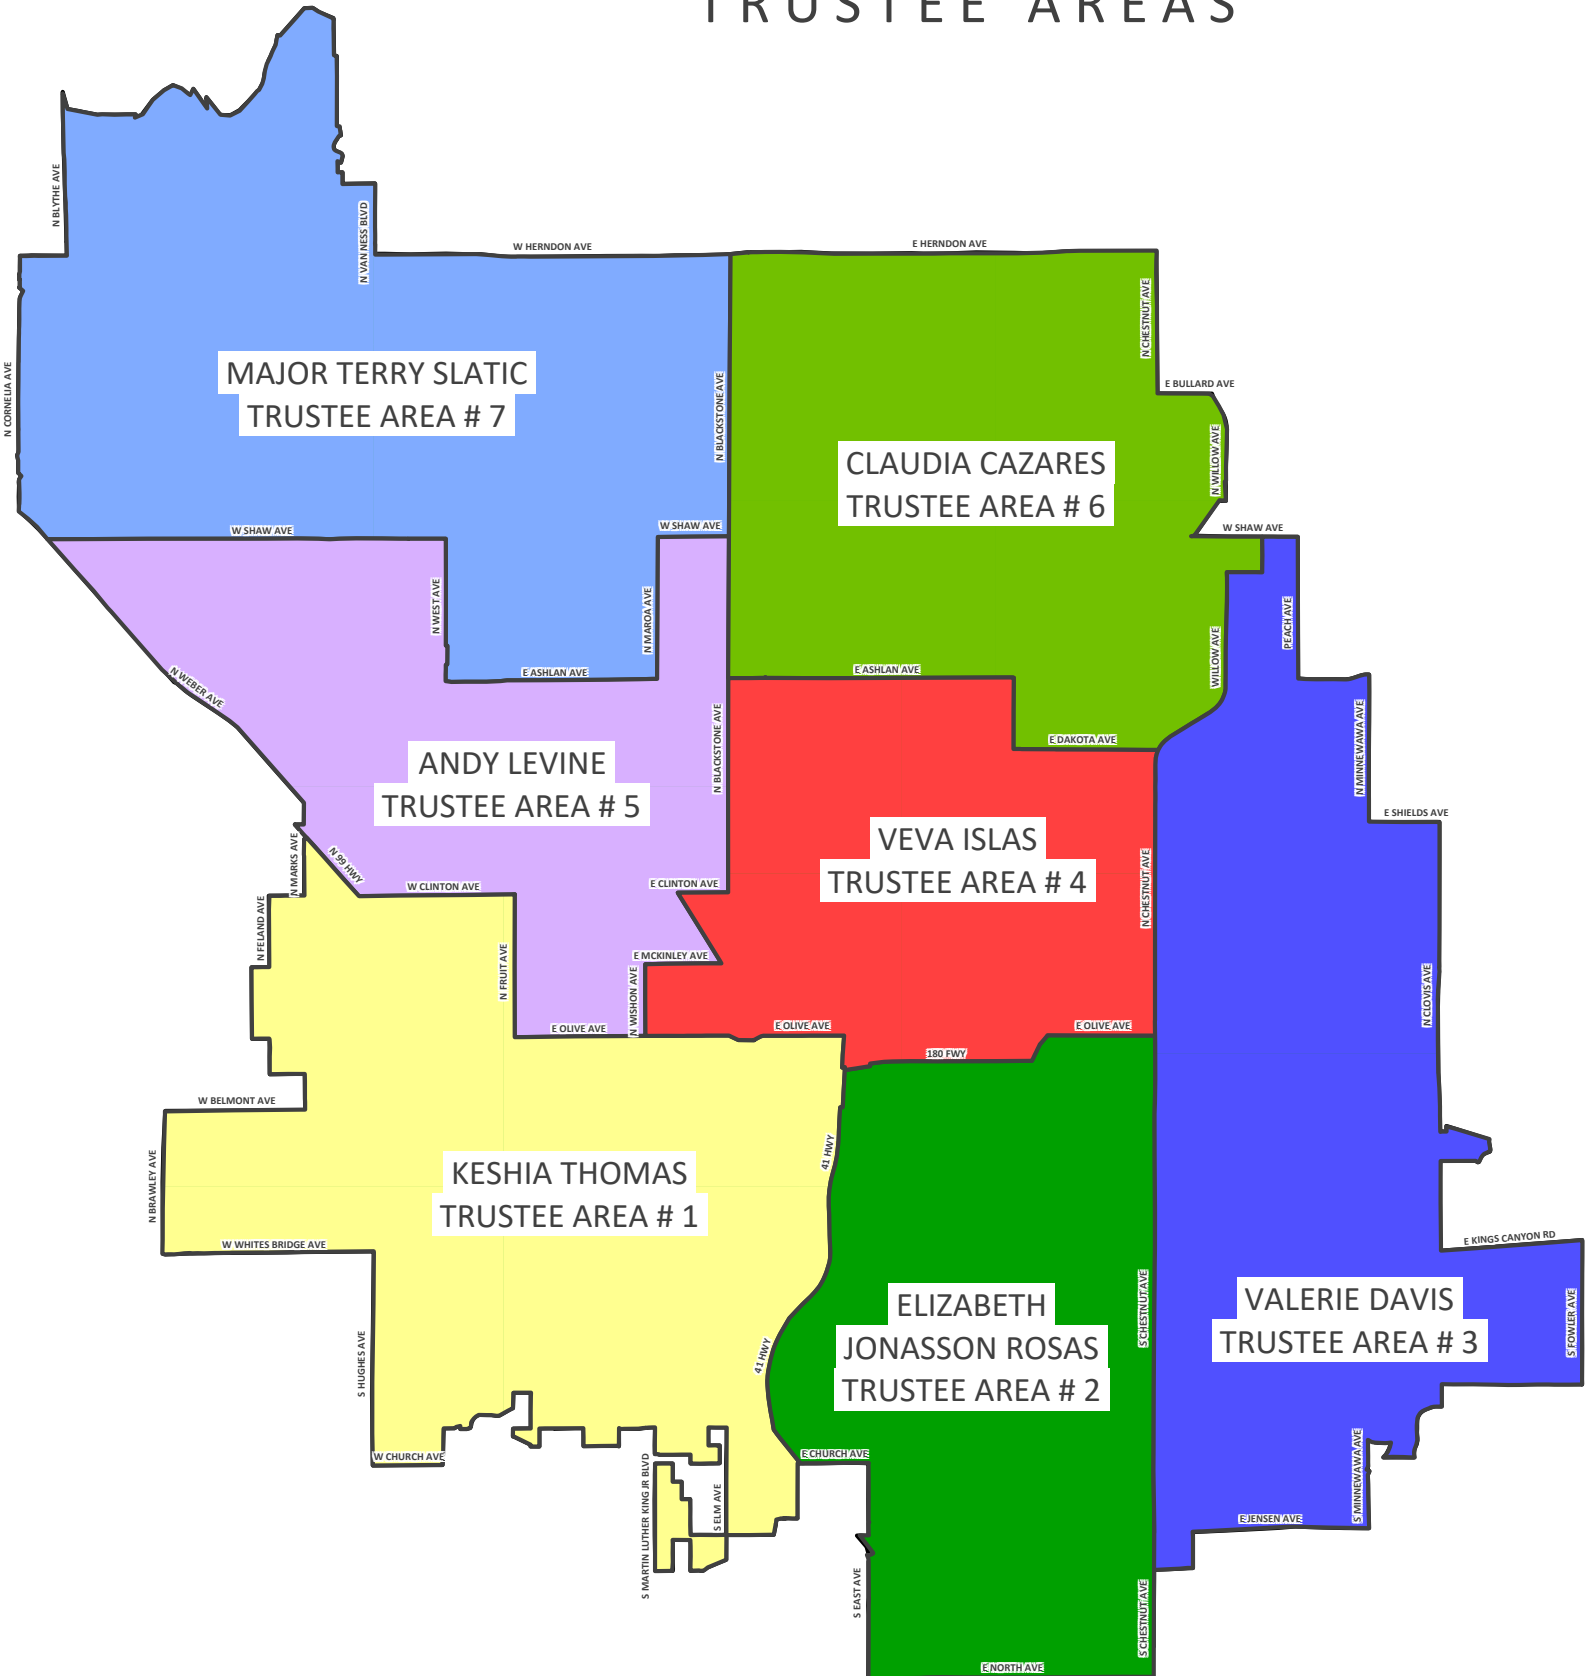

# FRESNO UNIFIED SCHOOL DISTRICT

## BOARD OF EDUCATION

### TRUSTEE AREAS

LOST AYNESWORTH AND BALDERAS

GAINED EWING AND HERRERA

LOST DEL MAR, DESIGN SCIENCE, AND

FORT MILLER  
GAINED MAYFAIR AND YOSEMITE

LOST ADDAMS AND FREMONT

GAINED DEL MAR, DESIGN SCIENCE, AND  
FORT MILLER

NO CHANGES